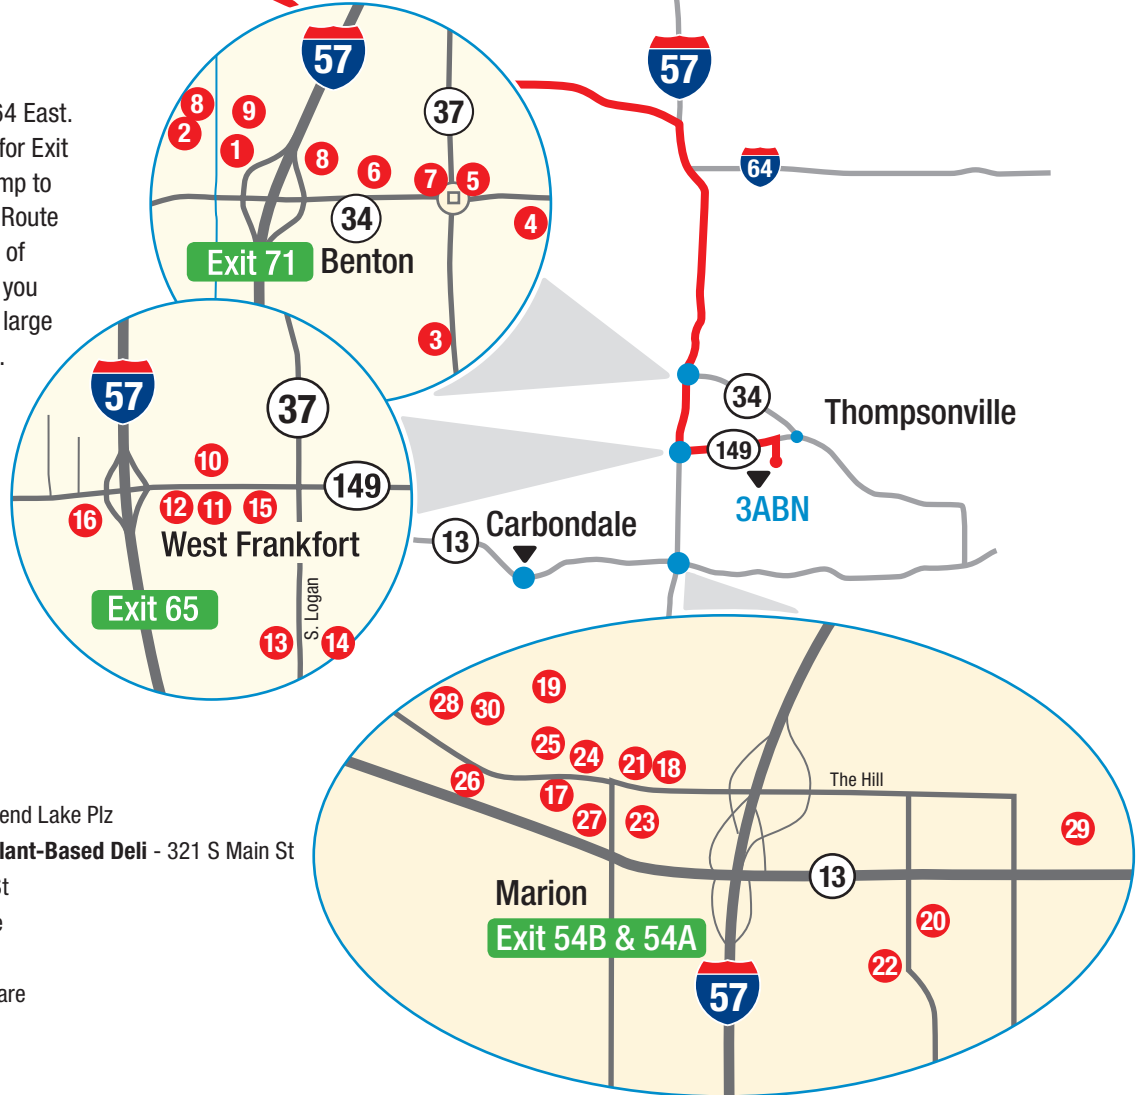

# DIRECTIONS TO 3ABN

Campus map included on back

North  
\*Map not to scale

## Airport Directions

From the airport take I-70 East to I-64 East. Take I-64 East to I-57 South, watch for Exit 65 (West Frankfort). Take that off ramp to the right, turn left or east onto State Route 149. Continue east through the town of West Frankfort, after about 10 miles you will see the large 3ABN sign and the large 3ABN Production Center on the right. This is approximately a 2-hour drive (about 125 miles).

## Benton

- 1 Applebees - 120 N Central St
- 2 Full Moon House Chinese - 41 N Rend Lake Plz
- 3 King's Way Health Food Store & Plant-Based Deli - 321 S Main St
- 4 La Fiesta Mexican - 110 Jackson St
- 5 Peking Buffet - 1207 Public Square
- 6 Pizza Hut - 639 W Main St
- 7 Seasoning Bistro - 506 Public Square
- 8 Subway - 15 Rend Lake Plz

## Marion

- 17 Applebees - 2712 W Deyoung St
- 18 Culver's - 2605 Blue Heron Dr
- 19 Don Sol Mexican Grill - 2406 Williamson Cty Pkwy
- 20 Fazoli's - 1135 N Carbon St
- 21 IHOP - 2607 Blue Heron Dr
- 22 La Fiesta Mexican - 1000 N Carbon St
- 23 Logan's Roadhouse - 1305 Halfway Rd
- 24 McAlister's Deli - 2704 17th St Suite A
- 25 Mr. Koolz Frozen Yogurt - 2402 Williamson Cty Pkwy
- 26 O'Charley's - 2808 W Deyoung St
- 27 Panera Bread - 2704 W Deyoung St
- 28 Thai-D - 2801 Civic Cir Blvd