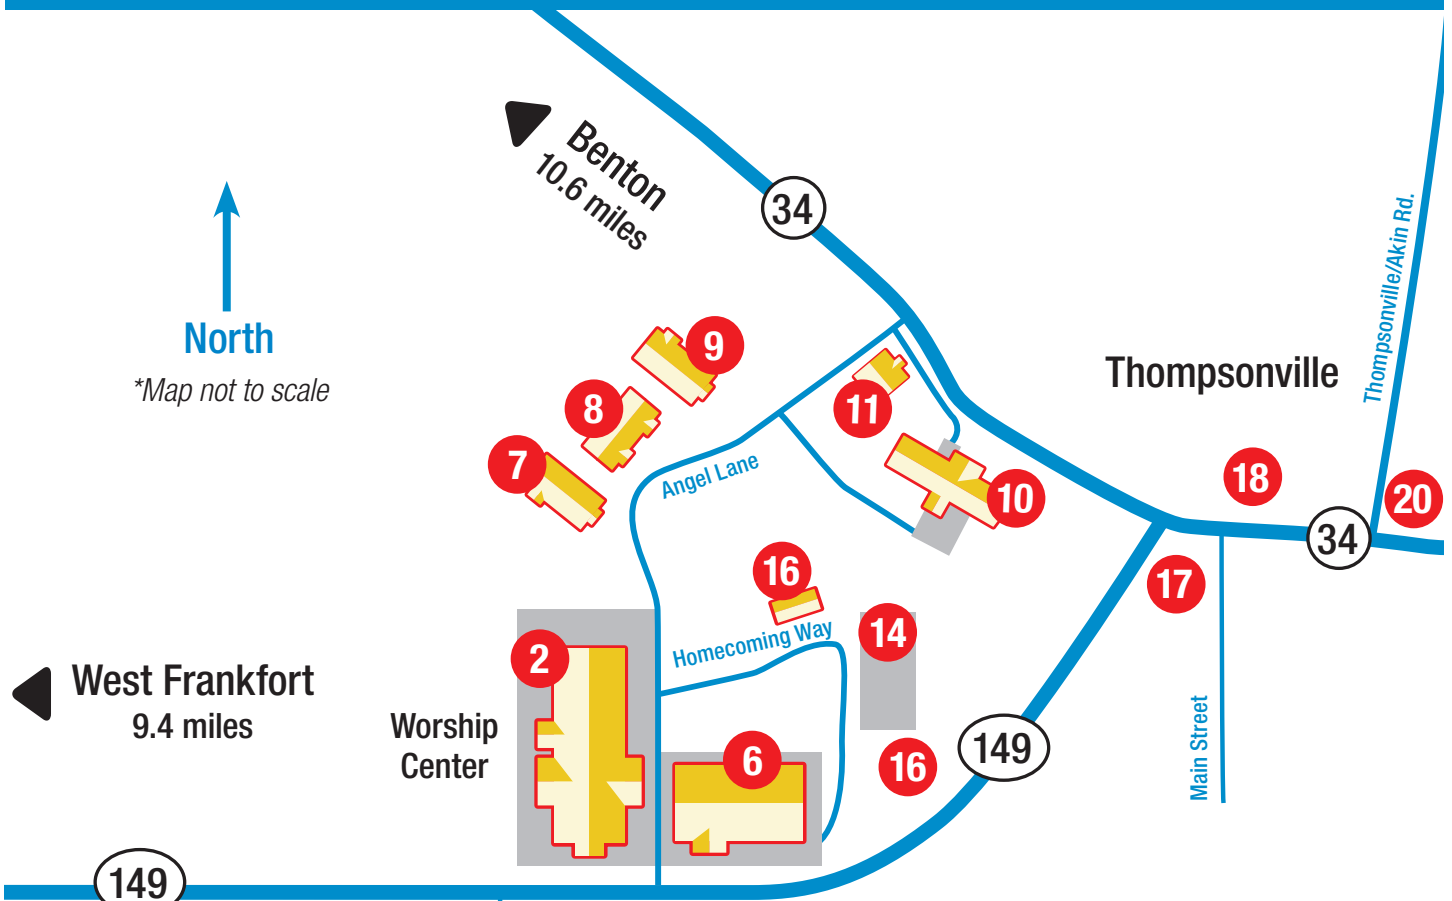

3ABN CAMPUS MAP

3ABN Locations

- **1 3ABN Production Center** - Studio A, Studio B, Radio
- **2 Worship Center** - Studio D, Worship Center Apartment, Thompsonville SDA Church
- **3 3ABN Call Center**
- **4 Donation Center**
- **5 3ABN Sound Center**
- **6 School/Gym**
- **7 Guest Rooms** D13, D14, D15
  3865 Angel Ln
- **8 Guest Rooms** A16, A17
  3927 Angel Ln
- **9 Guest Rooms** A0–A7
  3993 Angel Ln
- **10 3ABN Planned Giving**
  Lower Level-Guest Rooms C11, C12
  Angel Ln (Entrance)
- **11 Junior Academy**
- **12 Guest Rooms** B8, B9
  3189 Charley Good Rd
- **13 RV Parking area**
- **14 RV Parking with Bath House**
- **15 Pavillion/Picnic area**
- **16 Camping area**

Thompsonville

- **17 Post Office**
- **18 Payne Service Center**
  (gas and convenience store)
- **19 Southern Illinois Bank**
- **20 Dollar General**